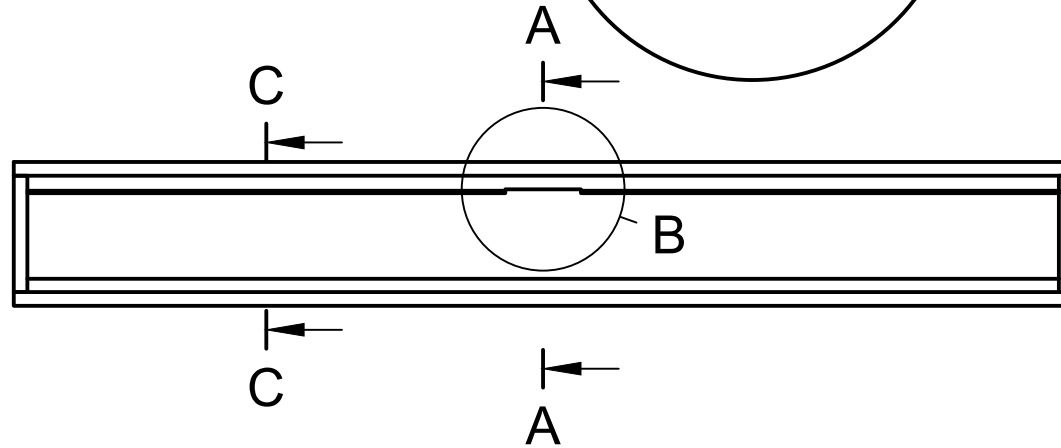

A-A (1:4)

B (1:4)

C-C (1:5)

Dept.	Technical reference	Created by Moritz Pflanzler 23/06/2019	Approved by	
		Document type	Document status	
		Title Balcony flower box	DWG No.	
Rev.	Date of issue	Sheet 1/1		