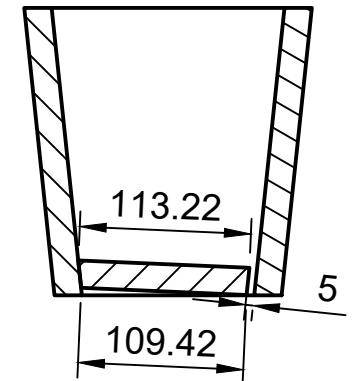

A-A (1:4)

B (1:4)

C-C (1:5)

Dept.	Technical reference	Created by Moritz Pflanzler 23/06/2019	Approved by	
		Document type	Document status	
		Title Balcony flower box	DWG No.	
Rev.	Date of issue	Sheet 1/1		