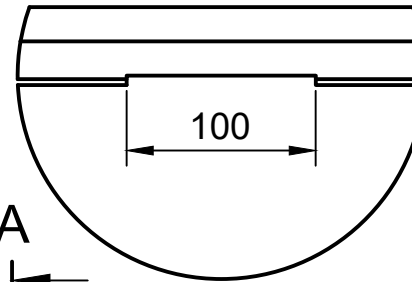

A-A (1:4)

B (1:4)

C-C (1:5)

Dept.	Technical reference	Created by Moritz Pflanzler 23/06/2019	Approved by	
		Document type	Document status	
		Title Balcony flower box	DWG No.	
Rev.	Date of issue	Sheet 1/1		