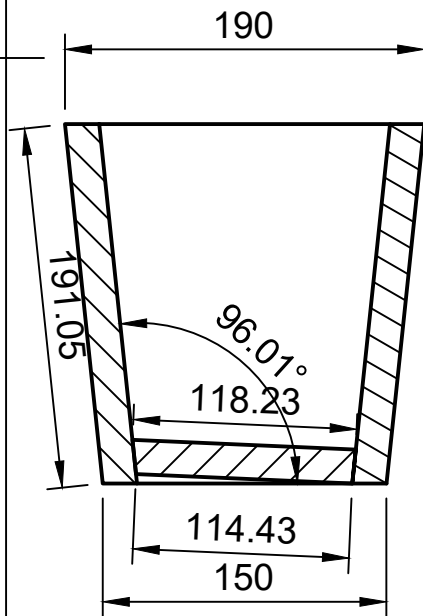

A-A (1:4)

B (1:4)

C-C (1:5)

Dept.	Technical reference	Created by Moritz Pflanzler 23/06/2019	Approved by	
		Document type	Document status	
		Title Balcony flower box	DWG No.	
Rev.	Date of issue	Sheet 1/1		